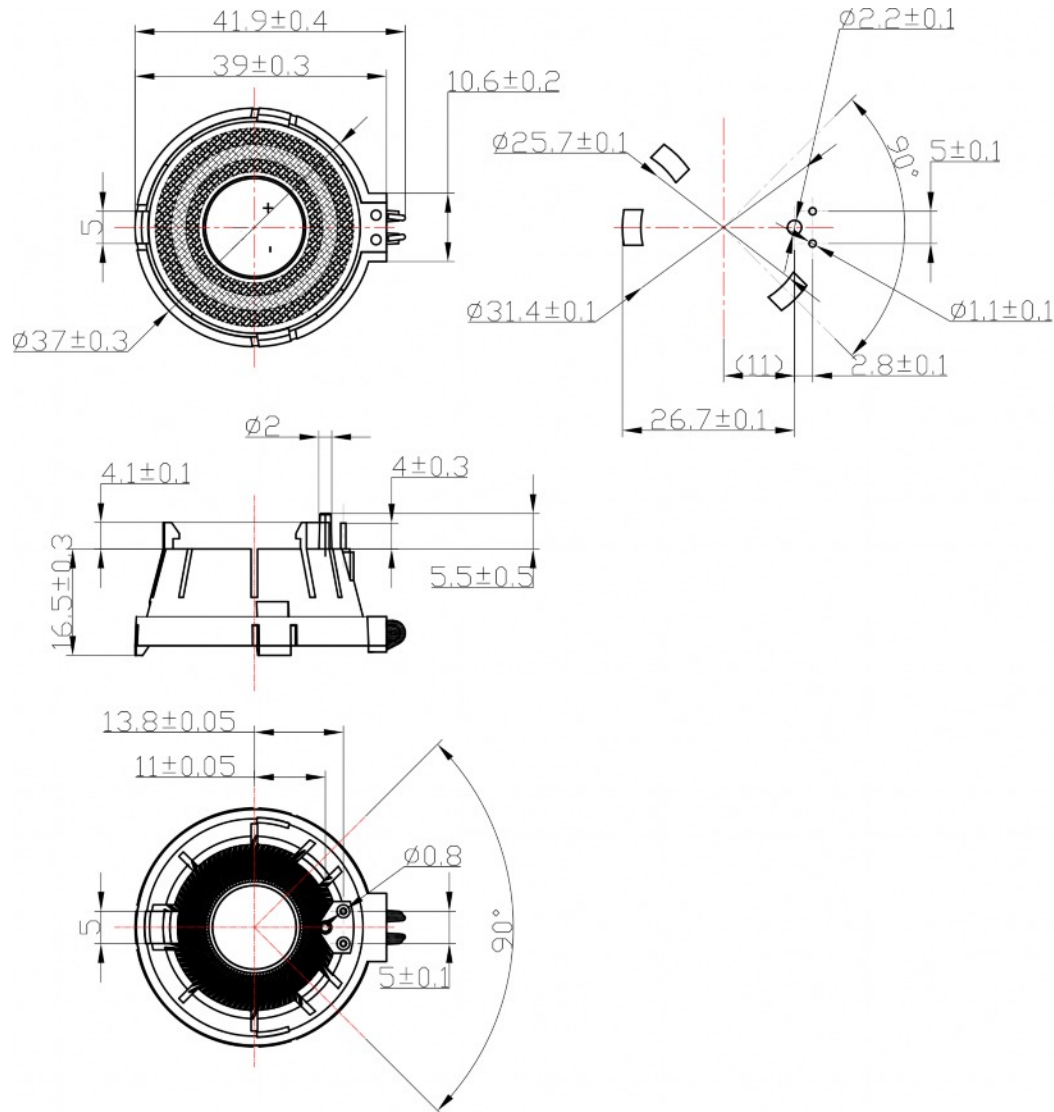

Dimension

Speakerbox

■ CA-SB3716A-5005ET

Feature

- Application: automotive, industrial, medical

Specification

Rated/Max Input Power	0.3w / 0.5W
Impedance	50Ω ± 15% 1Vrms at 1.5KHz
SPL	90dB ± 3dB 0.1w/0.1w at avg 0.8,1.0,1.2,1.5KHz
F0	405Hz ± 20%
Frequency Range	F0~7KHz
Temperature range	-40°C + 85°C